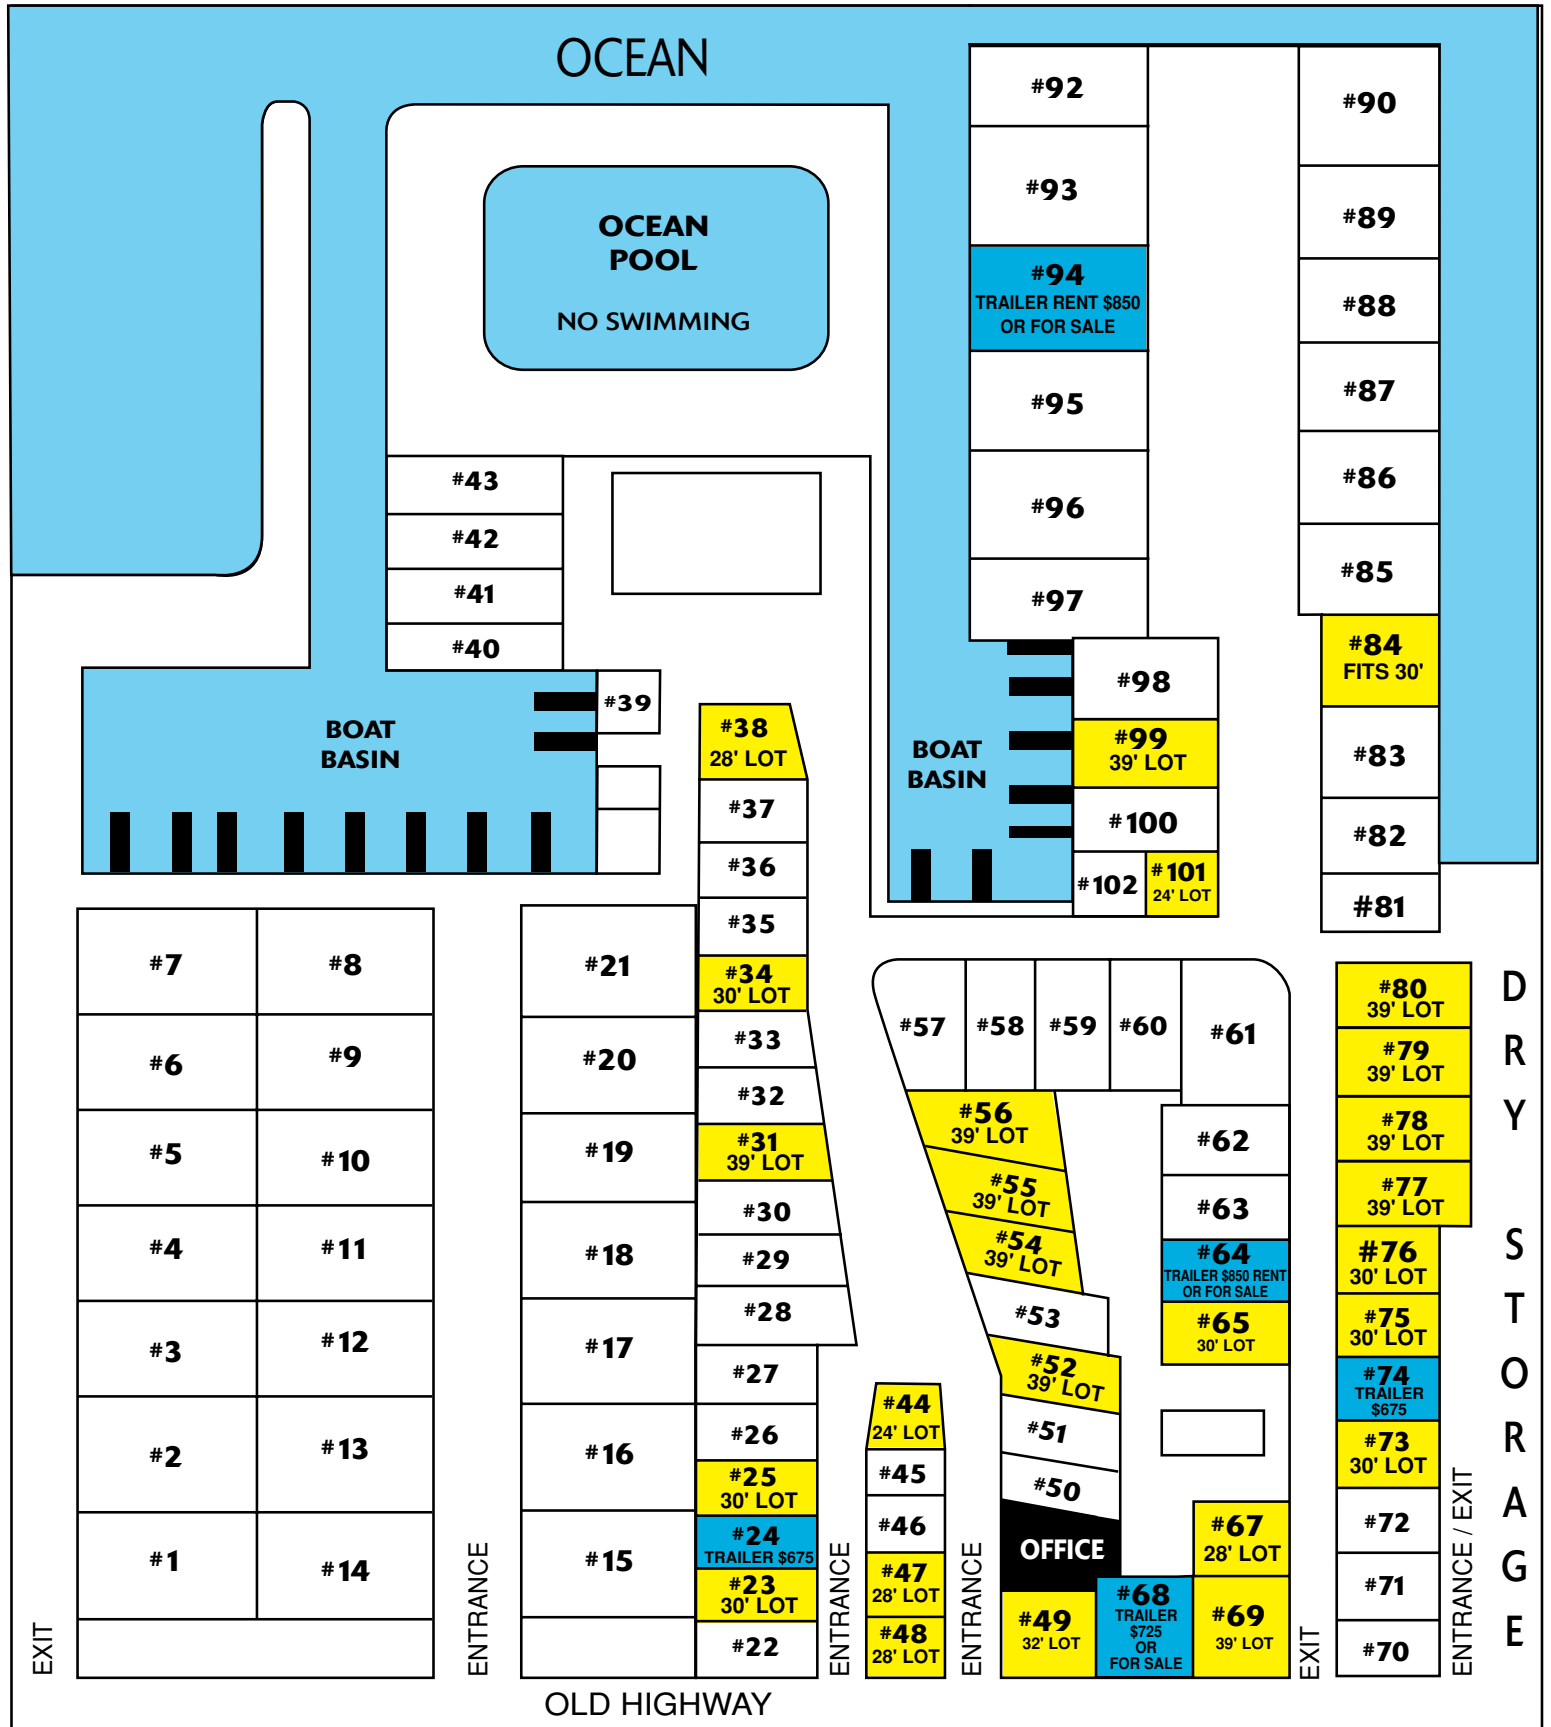

CALL FOR EXACT RATES - THEY VARY DEPENDING ON SIZE & LOCATION OF LOT & LENGTH OF STAY

24' - 30' LOTS = \$600 - \$615 mo. SUMMER or 1 YEAR stay
 \$900 - \$915 mo. WINTER minimum 6 MONTH stay
 \$1250 - \$1265 mo. WINTER under 6 MONTH stay

39' LOTS = \$625 - \$655 mo. SUMMER or 1 YEAR stay
 \$925 - \$955 mo. WINTER minimum 6 MONTH stay
 \$1275 - \$1295 WINTER under 6 MONTH stay

4 MONTH PRE-PAY SPECIAL AVAILABLE = 10% OFF • SEE COUPON FOR DETAILS

MILE MARKER 87.5 • US 1